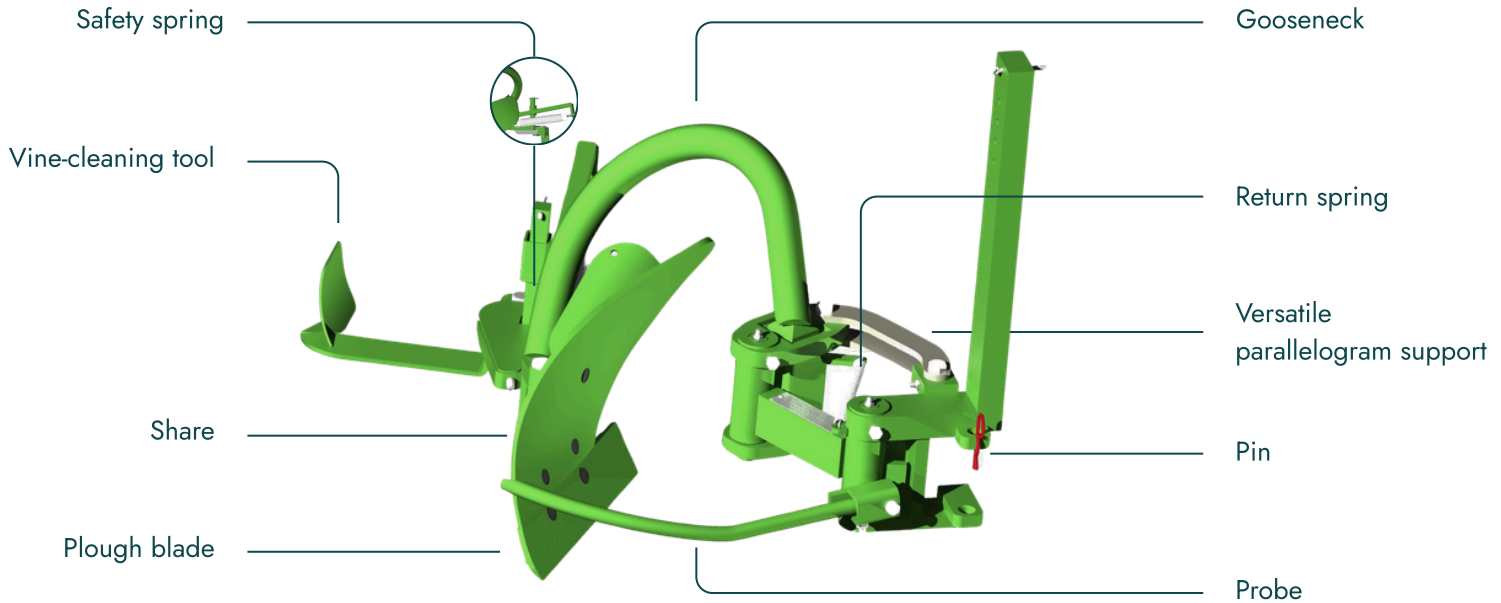

TECHNICAL SPECIFICATIONS & OPTIONS