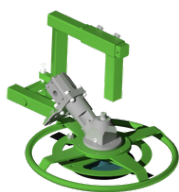

MOUNTS
FOR POLE

MOUNTS
PER TINES

72 kg per pair

Mechanical
function

All vine row
widths

The DECALEX undervine cultivator executes light tillage (3 to 5 cm) in close proximity to the vine trunks. It is equipped with a versatile parallelogram support that facilitates the mechanical retraction of the tool (sensor). Continuous spring safety features safeguard the vine bases, while the vine-cleaning tool delivers an impeccable finish.

BENEFITS

- Effortless and efficient installation on a multifunctional support.
- Light tillage implement facilitating shallow cultivation (3 to 5 cm)
- Appropriate for all soil varieties
- Forward speed of up to 4 km/h
- Continuous spring safety measures to safeguard the vine trunks (SOUSLIKOFF exclusive)
- Special share advocating re-cultivation
- Adjustable gooseneck elevation
- Vine-cleaning implement for cultivation in proximity to the vine trunks.
- Mechanical retraction through a parallelogram mechanism
- Pin for minimized bulk and enhanced transportability

SIMPLIFIED ASSEMBLY IN 2 CLICKS

DOWNLOAD THE SOUSLI'GUIDE MOBILE APP

YOUR ASSISTANT FOR ASSEMBLING, ADJUSTING, AND MAINTAINING YOUR SOUSLIKOFF TOOLS

If certain maintenance operations cannot be carried out by your distributor due to a lack of technical means, SOUSLIKOFF remains at your disposal to perform them. We encourage you to contact your distributor.

OUR RANGE

1 MOUNT FOR 4 TOOLS

SCAN

COUPALEX (hydraulique)
Inter-row mower

BINALEX (mécanique)
Inter-vine cultivator

VITALEX (mécanique)
Discus Interceptor

DECALEX (mécanique)
Inter-vine cultivator