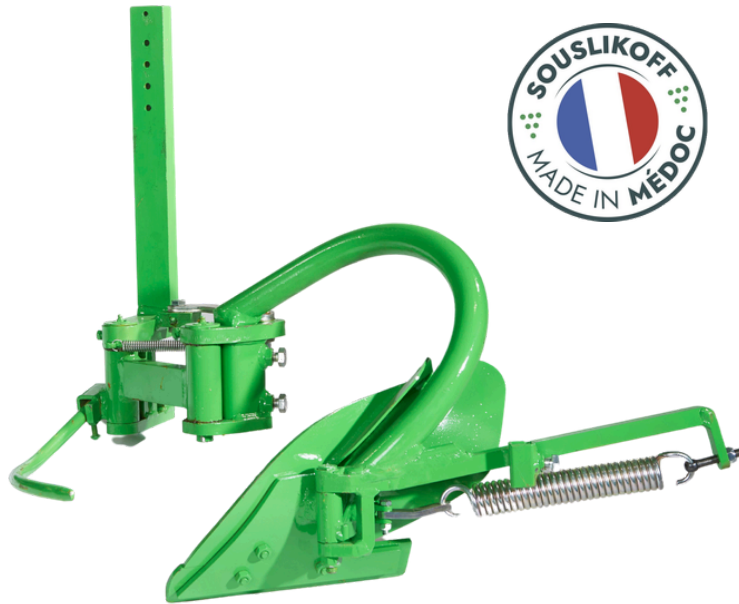

DECALEX Mechanical inter-row vine cultivator

I CULTIVATE MY VINEYARD: LIGHT TILLAGE IMPLEMENT

For cultivation as near as possible to the vine trunks.

SUPPORTS

MULTIFUNCTIONAL PARALLELOGRAM
MECHANICAL WEEDING

MOUNTS
FOR POLE

MOUNTS
PER TINES

72 kg per pair

Mechanical
function

All vine row
widths

The DECALEX undervine cultivator executes light tillage (3 to 5 cm) in close proximity to the vine trunks. It is equipped with a versatile parallelogram support that facilitates the mechanical retraction of the tool (sensor). Continuous spring safety features safeguard the vine bases, while the vine-cleaning tool delivers an impeccable finish.

BENEFITS

- Effortless and efficient installation on a multifunctional support.
- Light tillage implement facilitating shallow cultivation (3 to 5 cm)
- Appropriate for all soil varieties
- Forward speed of up to 4 km/h
- Continuous spring safety measures to safeguard the vine trunks (SOUSLIKOFF exclusive)
- Special share advocating re-cultivation
- Adjustable gooseneck elevation
- Vine-cleaning implement for cultivation in proximity to the vine trunks.
- Mechanical retraction through a parallelogram mechanism
- Pin for minimized bulk and enhanced transportability

OUR RANGE

1 MOUNT FOR 4 TOOLS

SCAN

COUPALEX (hydraulique)
Inter-row mower

BINALEX (mécanique)
Inter-vine cultivator

VITALEX (mécanique)
Discus Interceptor

DECALEX (mécanique)
Inter-vine cultivator