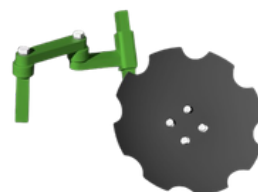

DECALEX Mechanical inter-row vine cultivator

I CULTIVATE MY VINEYARD: LIGHT TILLAGE IMPLEMENT

For cultivation as near as possible to the vine trunks.

SUPPORTS

MULTIFUNCTIONAL PARALLELOGRAM
MECHANICAL WEEDING

MOUNTS
FOR POLE

MOUNTS
PER TINES

72 kg per pair

Mechanical
function

All vine row
widths

The DECALEX undervine cultivator executes light tillage (3 to 5 cm) in close proximity to the vine trunks. It is equipped with a versatile parallelogram support that facilitates the mechanical retraction of the tool (sensor). Continuous spring safety features safeguard the vine bases, while the vine-cleaning tool delivers an impeccable finish.

BENEFITS

- Effortless and efficient installation on a multifunctional support.
- Light tillage implement facilitating shallow cultivation (3 to 5 cm)
- Appropriate for all soil varieties
- Forward speed of up to 4 km/h
- Continuous spring safety measures to safeguard the vine trunks (SOUSLIKOFF exclusive)
- Special share advocating re-cultivation
- Adjustable gooseneck elevation
- Vine-cleaning implement for cultivation in proximity to the vine trunks.
- Mechanical retraction through a parallelogram mechanism
- Pin for minimized bulk and enhanced transportability

OUR RANGE

1 MOUNT FOR 4 TOOLS

SCAN

COUPALEX (hydraulique)
Inter-row mower

BINALEX (mécanique)
Inter-vine cultivator

VITALEX (mécanique)
Discus Interceptor

DECALEX (mécanique)
Inter-vine cultivator